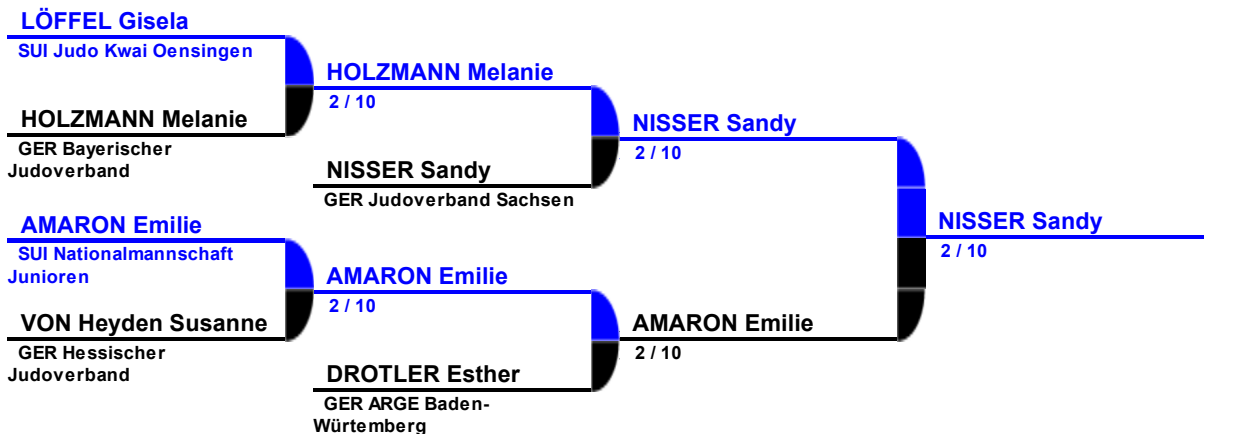

2009 SWISS JUDO OPEN
- 18/19 April 2009

FS57

CZE Czech Republic

VRJELINK Otis
NED Judo Groningen

P
O
O
L
D

ERLEBACH Eva
SUI Nationalmannschaft Elite

LÖFFEL Gisela
SUI Judo Kwai Oensingen

Copyright (c) 2004 FSJ & Claude Poffet
Database powered by www.dbApplication.ch