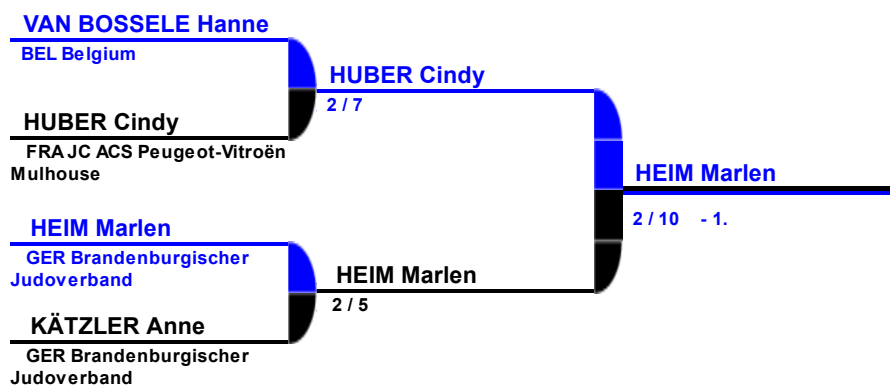

2009 SWISS JUDO OPEN
- 18/19 April 2009

FS57

CZE Czech Republic

VRJELINK Otis
NED Judo Groningen

P
O
O
L
D

ERLEBACH Eva
SUI Nationalmannschaft Elite

LÖFFEL Gisela
SUI Judo Kwai Oensingen

Copyright (c) 2004 FSJ & Claude Poffet
Database powered by www.dbApplication.ch