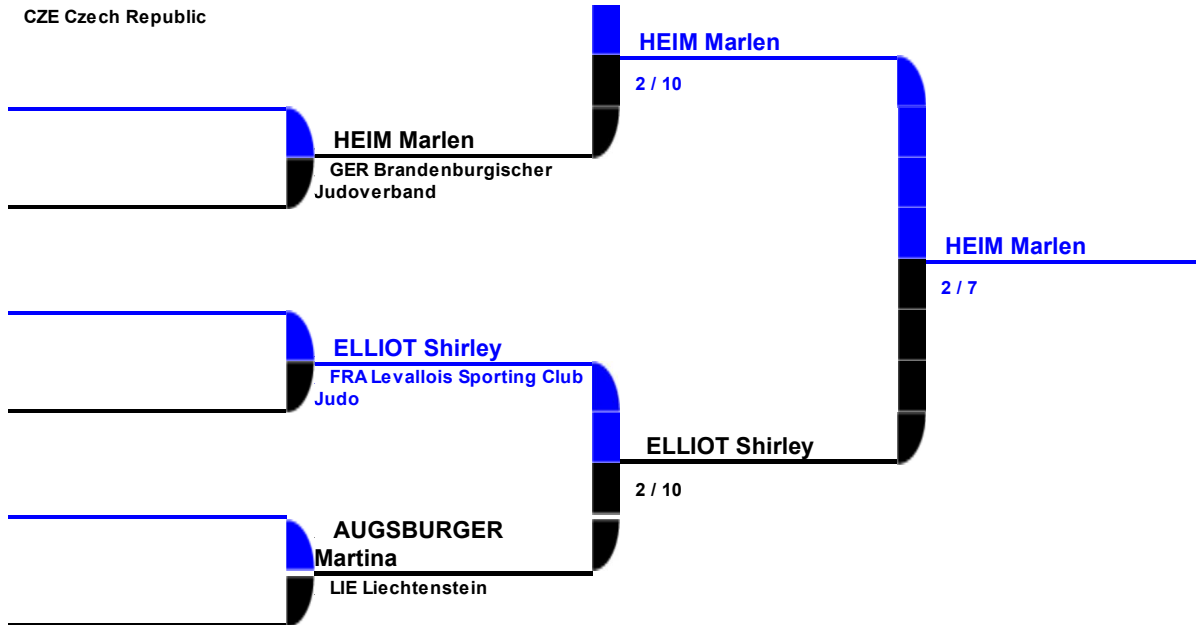

2009 SWISS JUDO OPEN
- 18/19 April 2009

FS57

CZE Czech Republic

VRJELINK Otis
NED Judo Groningen

P
O
O
L
D

ERLEBACH Eva
SUI Nationalmannschaft Elite

LÖFFEL Gisela
SUI Judo Kwai Oensingen

Copyright (c) 2004 FSJ & Claude Poffet
Database powered by www.dbApplication.ch